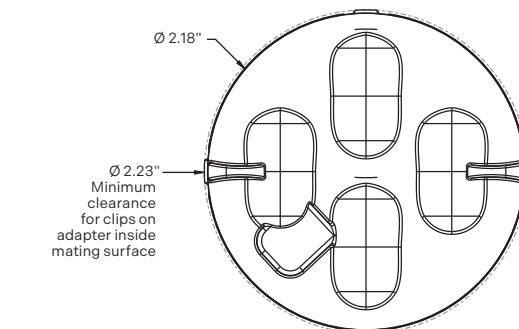

## Optics

- Asymmetric lens offers unmatched uniformity with min:max ratio starting at 1:1.1
- Typical flux at 77°F, 900 lm. per egress LED lamp
- Unidirectional narrow-beam for asymmetric illumination on the path of egress

## Dimensions

Dimensions are approximate and subject to change.

## Mating part details

**Material thickness required for lamp**  
0.075" ± 0.005"

**Material thickness required with adapter**  
0.036" ± 0.005"

Contact your local sales team to download the STP files.

**Lamp coverage with superior lighting levels based on mounting heights**