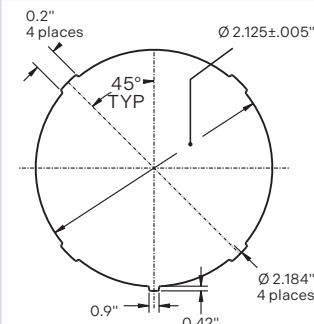

## Dimensions

Dimensions are approximate and subject to change.

## Mating part details

**Material thickness required for lamp**  
0.075" ± 0.005"

**Material thickness required with adapter**  
0.036" ± 0.005"

Contact your local sales team to download the STP files.

**Lamp coverage with superior lighting levels based on mounting heights**