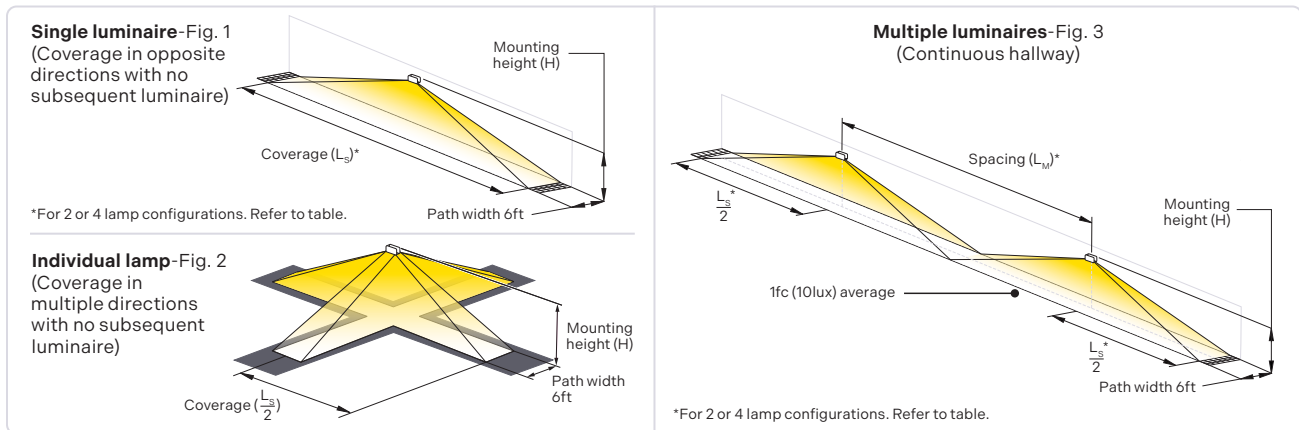

Lamp coverage with superior lighting levels based on mounting heights

IES files available for more details on photometric performance

L_s – Single luminaire coverage (ft)¹					L_M – Multiple luminaire spacing (ft)¹				
H - Mounting height (ft)	2 lamp configuration		4 lamp configuration		H - Mounting height (ft)	2 lamp configuration		4 lamp configuration	
	Center of aisle	Wall mounted	Center of aisle	Wall mounted		Center of aisle	Wall mounted	Center of aisle	Wall mounted
20	74	66	–	–	20	82	74	–	–
30	118	102	–	–	30	118	110	–	–
40	96	56	168	164	40	108	94	192	190
50	–	–	182	168	50	88	78	188	172
60	–	–	132	116	60	62	50	160	148
70	–	–	60	34	70	–	–	132	128

¹Respects minimum requirements per Life Safety Code (min. 0.1FC, average of 1FC and max/min ratio of 40:1). Assumed ceiling height of 70ft and ceiling, wall and floor reflectance of 40-50-20.

How to order

Series	Adapter Color
ELPUCK-A1= Asymmetric LED egress lamp	Blank= No adapter W= White adapter B= Black adapter

Example: ELPUCK-A1W