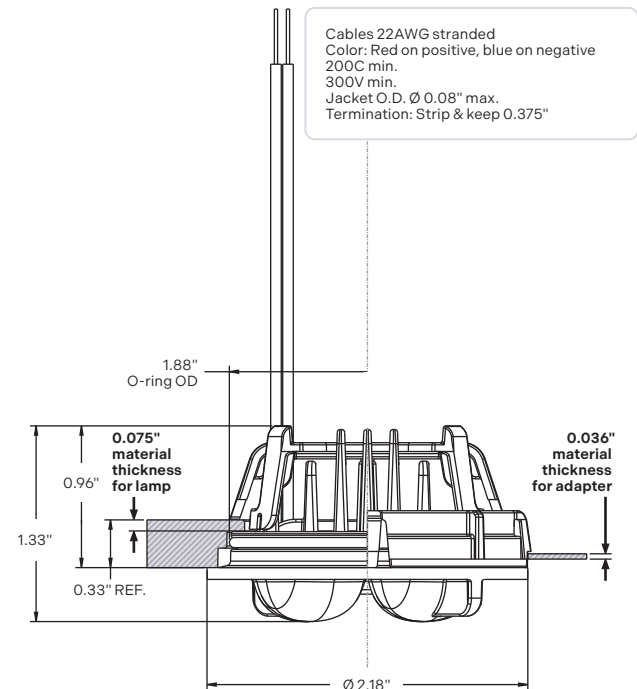

## Features

- Designed for high installation environments from 20 to 70ft
- LED lamp easily installed in fixture by hand, no special tooling required
- Advanced fixed optics with 355° range of rotation and simplified aiming
- For driver selection and lamp installation, consult your ABB representative
- Improved lighting average and uniformity can be achieved by pointing two lamps in the same direction
- Driven at constant current 600mA (12V), with power consumption of 7W

## Optics

- Asymmetric lens offers unmatched uniformity with min:max ratio starting at 1:1.1
- Typical flux at 77°F, 900 lm. per egress LED lamp
- Unidirectional narrow-beam for asymmetric illumination on the path of egress

## Approvals

- cURus component
- Damp location listed -40°F to 122°F

## Dimensions

Dimensions are approximate and subject to change.