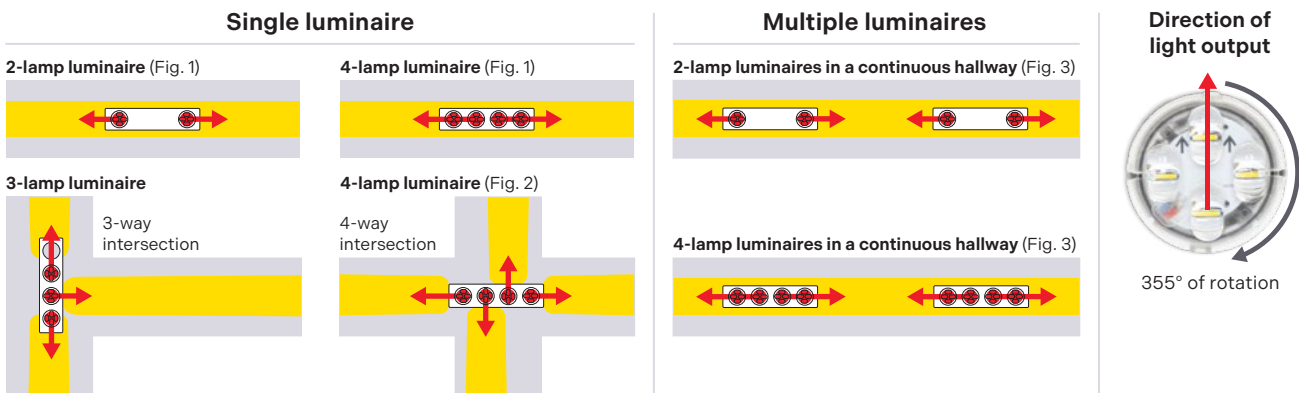

Lamp coverage with superior lighting levels based on mounting heights

IES files available for more details on photometric performance

L_s – Single luminaire coverage (ft)¹					L_M – Multiple luminaire spacing (ft)¹				
H - Mounting height (ft)	2 lamp configuration		4 lamp configuration		H - Mounting height (ft)	2 lamp configuration		4 lamp configuration	
	Center of aisle	Wall mounted	Center of aisle	Wall mounted		Center of aisle	Wall mounted	Center of aisle	Wall mounted
20	74	66	–	–	20	82	74	–	–
30	118	102	–	–	30	118	110	–	–
40	96	56	168	164	40	108	94	192	190
50	–	–	182	168	50	88	78	188	172
60	–	–	132	116	60	62	50	160	148
70	–	–	60	34	70	–	–	132	128

¹Respects minimum requirements per Life Safety Code (min. 0.1FC, average of 1FC and max/min ratio of 40:1). Assumed ceiling height of 70ft and ceiling, wall and floor reflectance of 40-50-20.

How to order

Series	Adapter Color
ELPUCK-A1= Asymmetric LED egress lamp	Blank= No adapter W= White adapter B= Black adapter

Example: ELPUCK-A1W