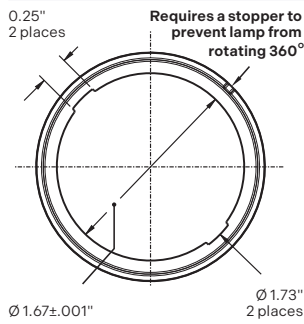

## Features

- Designed for high installation environments from 20 to 70ft
- LED lamp easily installed in fixture by hand, no special tooling required
- Advanced fixed optics with 355° range of rotation and simplified aiming
- For driver selection and lamp installation, consult your ABB representative
- Improved lighting average and uniformity can be achieved by pointing two lamps in the same direction
- Driven at constant current 600mA (12V), with power consumption of 7W

## Optics

- Asymmetric lens offers unmatched uniformity with min:max ratio starting at 1:1.1
- Typical flux at 77°F, 900 lm. per egress LED lamp
- Unidirectional narrow-beam for asymmetric illumination on the path of egress

## Dimensions

Dimensions are approximate and subject to change.

## Mating part details

**Material thickness required for lamp**  
0.075" ± 0.005"

**Material thickness required with adapter**  
0.036" ± 0.005"

Contact your local sales team to download the STP files.

**Lamp coverage with superior lighting levels based on mounting heights**