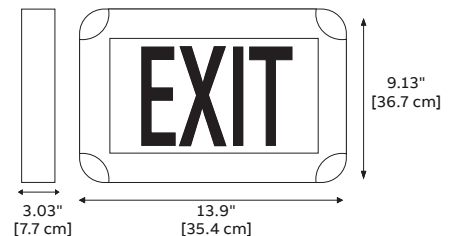

Dimensions

Dimensions are approximate and subject to change.

How to order

| Model | Series | Options |
|-----------------|---------------------------------|--------------------|
| N3E= Exit sign | AC= AC only SP= Self-powered | R= Red G= Green |
| Example: N3EACR | | |