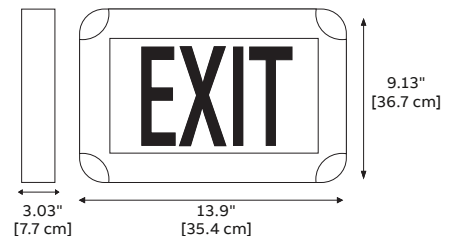

Dimensions

Dimensions are approximate and subject to change.

How to order

Model	Series	Options
N3E= Exit sign	AC= AC only SP= Self-powered	R= Red G= Green
Example: N3EACR		