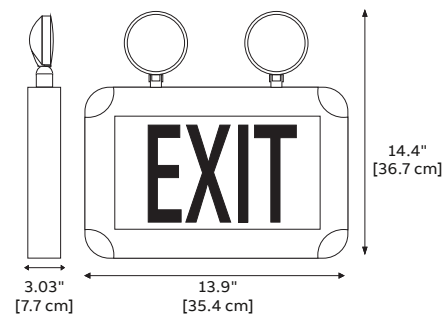

New product

N3C Series

Compact wet location combination exit sign

Housing

- Thermoplastic housing
- Standard off-white finish
- Universal faces (2 faceplates, 1 backplate)

Mounting

- End mount
- Wall mount
- Universal J-box mounting
- Canopy included

Spacing center-to-center (feet)	
7' mounting height	15' mounting height
28.5'	22.25'

Power consumption

Model	Current (A) / Power (W) 120/277VAC, 60Hz
N3C-2R	0.074/4.5
N3C-2G	0.078/4.5

Dimensions

Dimensions are approximate and subject to change.