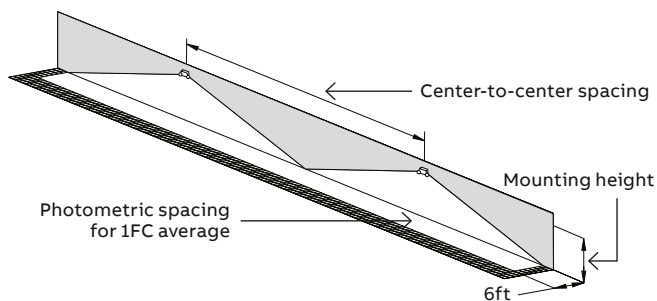

New product

N3C Series

Compact wet location combination exit sign

Housing

- Thermoplastic housing
- Standard off-white finish
- Universal faces (2 faceplates, 1 backplate)

Mounting

- End mount
- Wall mount
- Universal J-box mounting
- Canopy included

Spacing center-to-center (feet)	
7' mounting height	15' mounting height
28.5'	22.25'

Power consumption

Model	Current (A) / Power (W) 120/277VAC, 60Hz
N3C-2R	0.074/4.5
N3C-2G	0.078/4.5

Dimensions

Dimensions are approximate and subject to change.