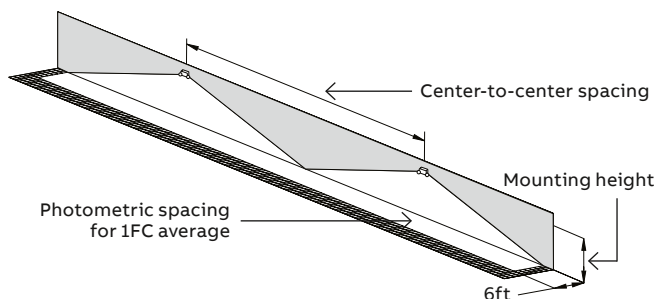

### Photometric performance

Spacing center-to-center (feet)	
7' mounting height	15' mounting height
28.5'	22.25'