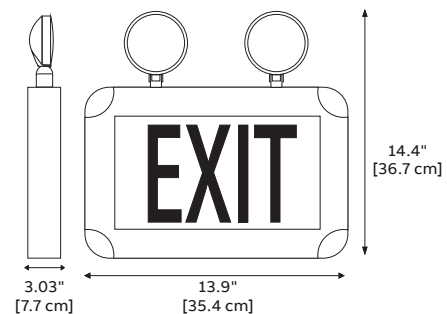

### Photometric performance

Spacing center-to-center (feet)	
7' mounting height	15' mounting height
28.5'	22.25'

### Dimensions

Dimensions are approximate and subject to change.