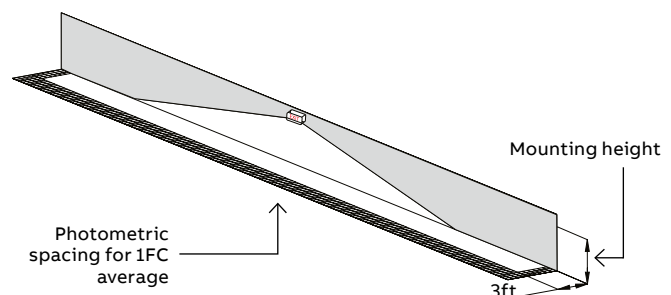

Photometric performance

Spacing center-to-center (feet)
7.5' mounting height
12'

Dimensions

Dimensions are approximate and subject to change.

EF12D-LED Series

Thermoplastic square LED
Outdoor remote heads

Photometric performance