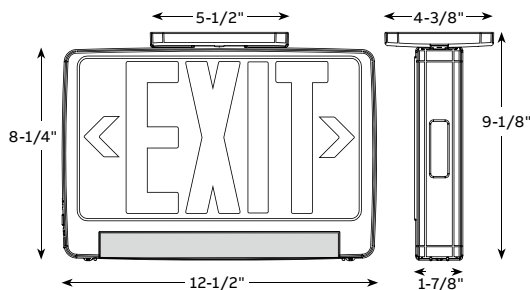

Photometric performance

Spacing center-to-center (feet)
7.5' mounting height
12'

Dimensions

Dimensions are approximate and subject to change.

EF12D-LED Series

Thermoplastic square LED
Outdoor remote heads

Photometric performance

Lamp	Spacing center-to-center (feet)	
	7' mounting height	15' mounting height
EF12	13'	4'

Features

- Multi-volt 3.6, 4.8, 6 or 12V, 3W in total
- Thermoplastic housing and aluminum canopy with fully adjustable LED heads
- Available in gray or black, single or double head
- Suitable for outdoor, wet location applications
- Wall or ceiling mount
- -4°F to 122°F
- UL 924 Listed