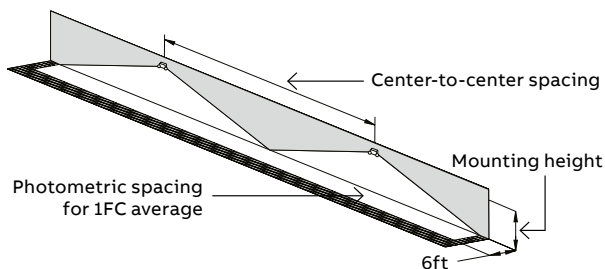

Photometric performance

Spacing center-to-center (feet)
7.5' mounting height
12'

Dimensions

Dimensions are approximate and subject to change.

EF12D-LED Series

Thermoplastic square LED
Outdoor remote heads

Photometric performance

Lamp	Spacing center-to-center (feet)	
	7' mounting height	15' mounting height
EF12	13'	4'

Features

- Multi-volt 3.6, 4.8, 6 or 12V, 3W in total
- Thermoplastic housing and aluminum canopy with fully adjustable LED heads
- Available in gray or black, single or double head
- Suitable for outdoor, wet location applications
- Wall or ceiling mount
- -4°F to 122°F
- UL 924 Listed