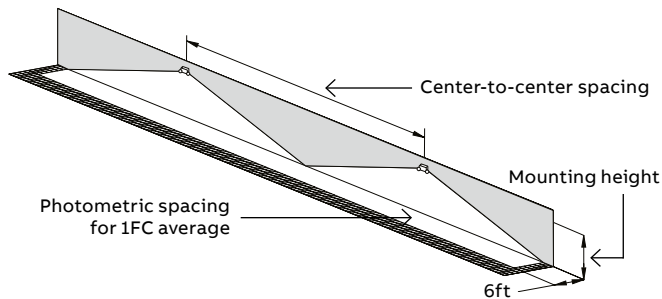

Dimensions are approximate and subject to change.

EF12D-LED Series

Photometric performance

| Lamp | Spacing center-to-center (feet) | |
|------|---------------------------------|---------------------|
| | 7' mounting height | 15' mounting height |
| EF12 | 13' | 4' |