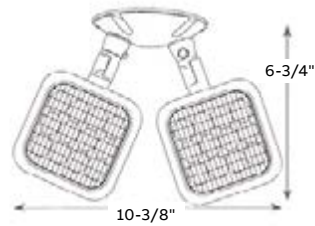

EF12D-LED Series

Thermoplastic square LED outdoor remote heads

Features

- Multi-volt 3.6, 6 or 12V, 3W in total
- Thermoplastic housing and aluminum canopy with fully adjustable LED heads
- Suitable for outdoor, wet location applications
- Wall or ceiling mount
- -4°F to 122°F (-20°C to 50°C)
- UL 924 Listed

Dimensions are approximate and subject to change.

EF12D-LED Series

Photometric performance

| Lamp | Spacing center-to-center (feet) | |
|------|---------------------------------|---------------------|
| | 7' mounting height | 15' mounting height |
| EF12 | 13' | 4' |