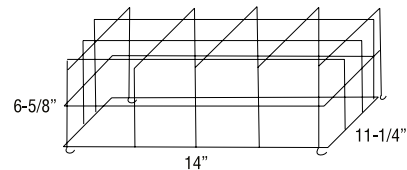

Application

- Single remote EF10

**Catalog number
WG9-E**

Application

- Double or triple remote EF10, lighting heads

Catalog number WG13-E

Application

- PRO-2N Series
- Preceptor™ Series Self-Powered (wall mount)