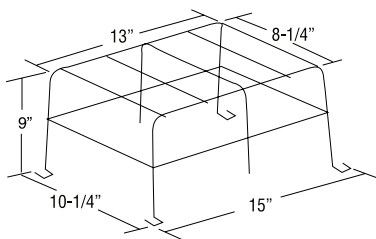

Application

- Single remote EF10

**Catalog number
WG9-E**

Application

- Double or triple remote EF10, lighting heads

Catalog number WG13-E

Application

- PRO-2N Series
- Preceptor™ Series Self-Powered (wall mount)