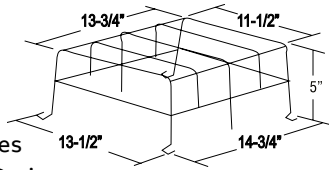

Wire guards

Catalog number WG1-E

Application

- JS Series (small cabinet)
- Premier™ Battery Unit
- Premier™ Exit Sign (wall mount)
- Prestige™ DX Series
- Preceptor™ Die-Cast Series
- Prestige™ Thin Die-Cast Series