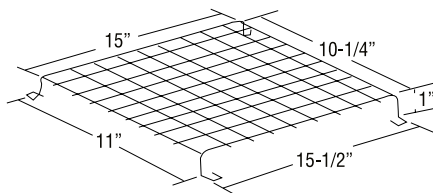

Catalog number WG11-E

Application

- GS Series
- Fully recessed Preceptor™ Series
- Prestige™ Thin Die Cast Exit Sign (wall mounted)