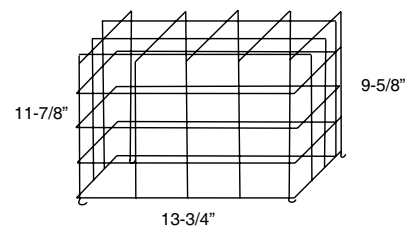

Catalog number WG10-E

Application

- JS Series with front mounted heads

Catalog number WG14-E

Application

Exit signs (ceiling mount)

- Prestige™ Floor Proximity Series (6" & 8");
- Preceptor™ Die-Cast Series;
- Prestige™ Thin Die-Cast Series;
- X10 LED Series,
- Premier™ Exit Series;