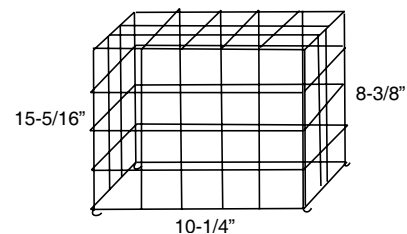

Catalog number WG11-E

Application

- GS Series
- Fully recessed Preceptor™ Series
- Prestige™ Thin Die Cast Exit Sign (wall mounted)

Catalog number WG15-E

Application

Exit signs (ceiling mount)

- Prestige™ Floor Proximity Series (6" & 8");
- Preceptor™ Die-Cast Series;
- Prestige™ Thin Die-Cast Series;
- X10 LED Series,
- Premier™ Exit Series;