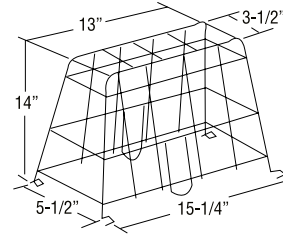

Catalog number WG2-E

Application

- JS Series (large cabinet)
- All A cabinets
- Premier™ Combo Series (wall mount)

Catalog number WG6-E

Application

- X10 mini systems (wall mounted) with front mounted EF9 head(s) (wall mounted)