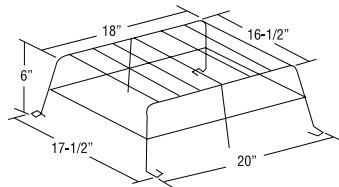

Catalog number WG2-E

Application

- JS Series (large cabinet)
- All A cabinets
- Premier™ Combo Series (wall mount)

Catalog number WG6-E

Application

- X10 mini systems (wall mounted) with front mounted EF9 head(s) (wall mounted)