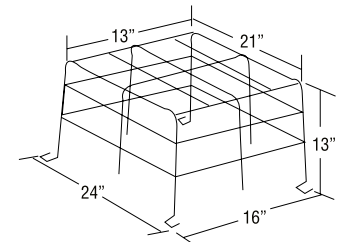

Catalog number WG7-E