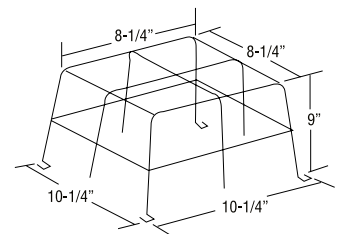

Catalog number WG8-E

Application

- Single remote EF10