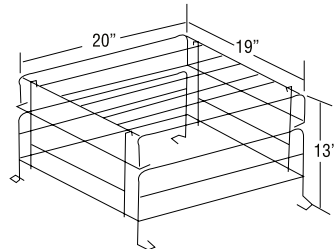

Catalog number WG3-E

Application

- All B and C cabinets