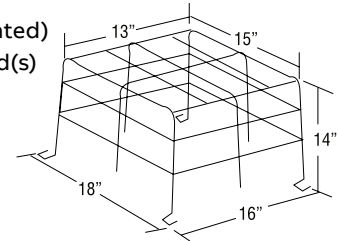

Catalog number WG2-E

Application

- JS Series (large cabinet)
- All A cabinets
- Premier™ Combo Series (wall mount)

Catalog number WG6-E

Application

- X10 mini systems (wall mounted) with front mounted EF9 head(s) (wall mounted)