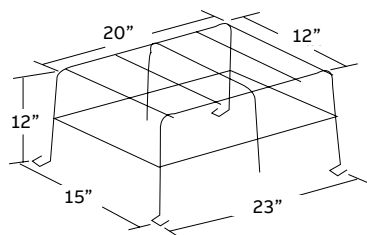

Catalog number WG10-E

Application

- JS Series with front mounted heads