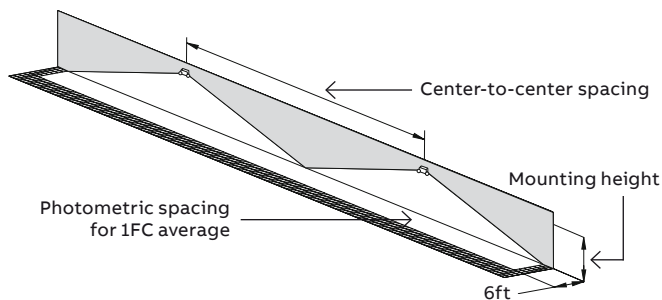

### Photometric performance

Lamp	Spacing center-to-center (feet)	
	7' mounting height	15' mounting height
LA	43'	36'
LG	55'	43'
LI	71'	56'
LJ	100'	85'
LL	56'	44'