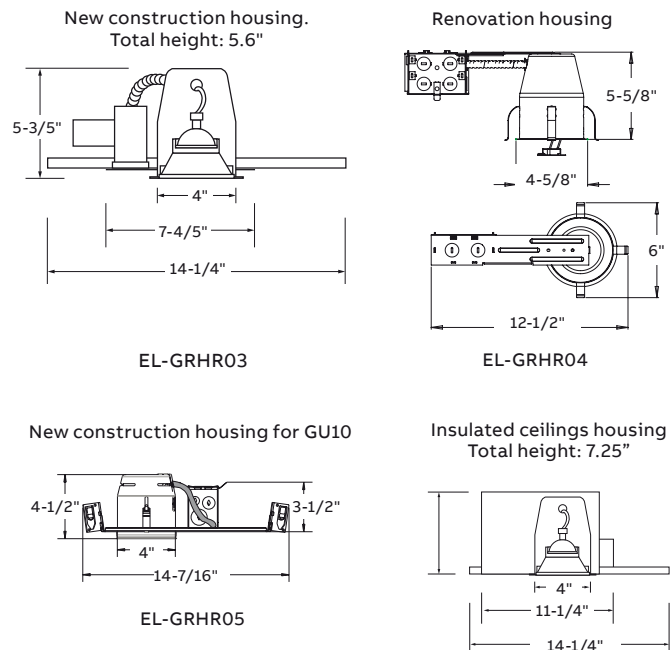

### Photometric performance

Lamp	Spacing center-to-center (feet)	
	7' mounting height	15' mounting height
LA	43'	36'
LG	55'	43'
LI	71'	56'
LJ	100'	85'
LL	56'	44'

### Dimensions

Dimensions are approximate and subject to change.

Series			LED lamp suffix
	<b>EFR8R: concave</b> (egress/regress)	<b>Description:</b> Decorative adjustable lighting head <b>Dimensions:</b> 4.0" diameter base <b>Color suffix:</b> -WH = White, -BN = Brushed nickel or -BK= Black <b>Requires recessed housing</b>	<b>LA=</b> 6V-4W, MR16 LED <b>LI=</b> 12V-5W, MR16 LED <b>LJ=</b> 12V-6W, MR16 LED <b>LM=</b> 24V-6W, MR16 LED <b>LG=</b> 12V-4W, MR16 LED <b>LL=</b> 24V-4W, MR16 LED <b>LV=</b> 120V-4W, MR16 LED
	<b>EFR9: pop-out</b>	<b>Description:</b> Decorative adjustable lighting head <b>Dimensions:</b> 4.0" diameter base <b>Color suffix:</b> -WH = White or -BK= Black <b>Requires recessed housing</b>	<b>LA=</b> 6V-4W, MR16 LED <b>LI=</b> 12V-5W, MR16 LED <b>LJ=</b> 12V-6W, MR16 LED <b>LM=</b> 24V-6W, MR16 LED <b>LG=</b> 12V-4W, MR16 LED <b>LL=</b> 24V-4W, MR16 LED <b>LV=</b> 120V-4W, MR16 LED
	<b>EL-GRHR03</b>	<b>Housing enclosure</b> <b>Description:</b> New construction housing <b>Dimensions:</b> 5.6" x 14.2" <b>New construction housing – MR16 6-24V</b>	-
	<b>EL-GRHR04</b>	<b>Housing enclosure</b> <b>Description:</b> Renovating Housing <b>Dimensions:</b> 4.6" x 12.5" <b>Renovation housing - MR16 6-24V</b>	-
	<b>EL-GRHR05</b>	<b>Housing enclosure</b> <b>Description:</b> New construction housing <b>Dimensions:</b> 5.6" x 14.24" <b>New construction housing – MR16 120V (GU10)</b>  Note: For MR16 halogen lamps, please consult lamp data p. 140-141	-
	<b>EL-GRHR06</b>	<b>Housing enclosure</b> <b>Description:</b> Insulated ceilings housing <b>Dimensions:</b> 7.25" x 14.24" <b>Insulated ceilings housing – MR16 6-24V</b>	-