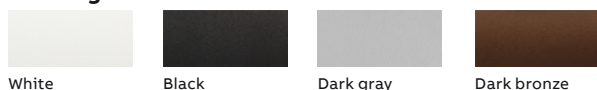

Housing color

How to order

Series	No. of lamps	Lamp type/ Wattage	Color	Options
LITE=	-2= 2 lamps	(LA)= 6V-4W,	-WT= White	Blank= No
Exterior	(standard)	MR16 LED	-BK= Black	options
remote		(LG)= 12V-4W,	-DG= Dark	-VR= Vandal-
		MR16 LED	gray	resistant
		(LI)= 12V-5W,	-BZ= Dark	screws
		MR16 LED	bronze	-N= Clear lens
		(LJ)= 12V-6W,		
		MR16 LED		
		(LL)= 24V-4W,		
		MR16 LED		
		(LV)=120V-4W,		
		MR16 LED		

Example: LITE-2(LA)-WT-VR