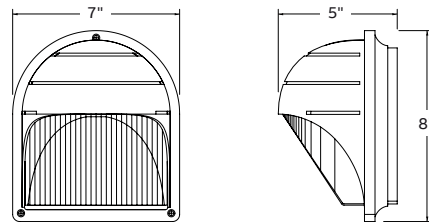

Mounting

- Surface wall mount
- Universal J-box mounting

Lamp type

- Choice of MR16 LED lamp wattages

Approval

- UL 924 listed
- NEMA-3R
- Damp and wet location listed (50°F to 104°F, 10°C to 40°C)

Warranty

Photometric performance

Lamp	Spacing center-to-center (feet)	7 ft. mounting height
LG frosted lens		16'
LG clear lens		28'

Housing color

How to order

Series	No. of lamps	Lamp type/ Wattage	Color	Options
LITE=	-2= 2 lamps	(LA)= 6V-4W,	-WT= White	Blank= No
Exterior	(standard)	MR16 LED	-BK= Black	options
remote		(LG)= 12V-4W,	-DG= Dark	-VR= Vandal-
		MR16 LED	gray	resistant
		(LI)= 12V-5W,	-BZ= Dark	screws
		MR16 LED	bronze	-N= Clear lens
		(LJ)= 12V-6W,		
		MR16 LED		
		(LL)= 24V-4W,		
		MR16 LED		
		(LV)=120V-4W,		
		MR16 LED		