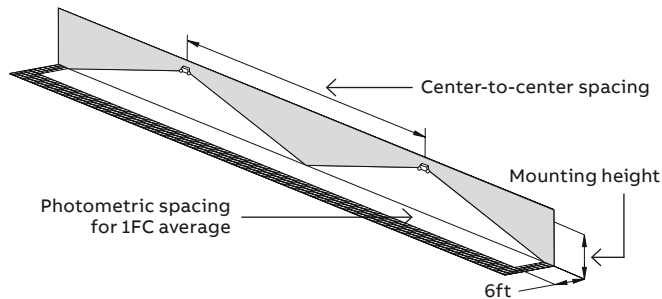

Photometric performance

Lamp	Spacing center-to-center (feet)	7 ft. mounting height
LG frosted lens		16'
LG clear lens		28'

Housing color

How to order

Series	No. of lamps	Lamp type/ Wattage	Color	Options
LITE=	-2= 2 lamps	(LA)= 6V-4W,	-WT= White	Blank= No
Exterior	(standard)	MR16 LED	-BK= Black	options
remote		(LG)= 12V-4W,	-DG= Dark	-VR= Vandal-
		MR16 LED	gray	resistant
		(LI)= 12V-5W,	-BZ= Dark	screws
		MR16 LED	bronze	-N= Clear lens
		(LJ)= 12V-6W,		
		MR16 LED		
		(LL)= 24V-4W,		
		MR16 LED		
		(LV)=120V-4W,		
		MR16 LED		