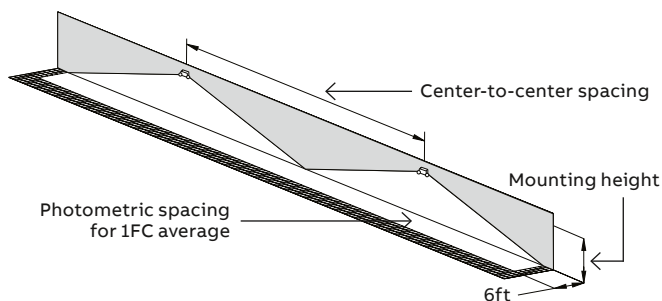

Spacing

Mounting type	Spacing at 9ft mounting	Lumens
Ceiling mount	62'	1300
Wall mount	53'	1200

Warranty

- Unit has a three-year warranty
  Detailed warranty terms located online at:
  www.emerigi-lite.com/usa/files/EL_Warranty.pdf