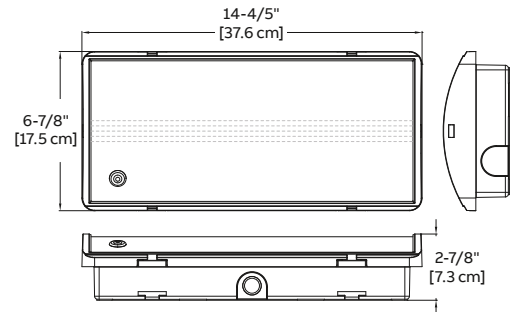

### Spacing

Mounting type	Spacing at 9ft mounting	Lumens
Ceiling mount	62'	1300
Wall mount	53'	1200

### Dimensions

Dimensions are approximate and subject to change.