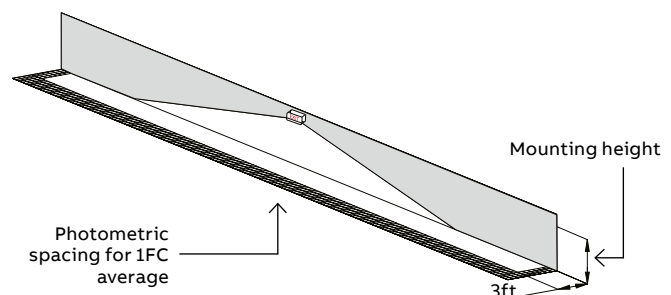

Photometric performance

Spacing center-to-center (feet)
7.5' mounting height
12'

Dimensions

Dimensions are approximate and subject to change.

EF12D-LED Series

Thermoplastic square LED
Outdoor remote heads

Features