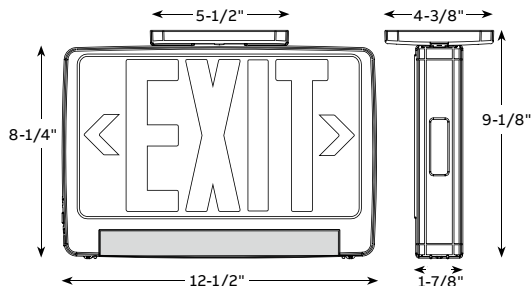

Description	Suffix
Wire guard (wall mount)	WG1-E
Wire guard (ceiling or end mount)	WG5-E
Pendant white	P*WT ¹

¹Specify length when ordering

How to order

Series	Legend color
ELXC-LP= Combination unit with light bar	R= RED G= GREEN
Example: ELXC-LPG	

Photometric performance

Spacing center-to-center (feet)
7.5' mounting height
12'

Dimensions

Dimensions are approximate and subject to change.

EF12D-LED Series

Thermoplastic square LED
Outdoor remote heads

Features