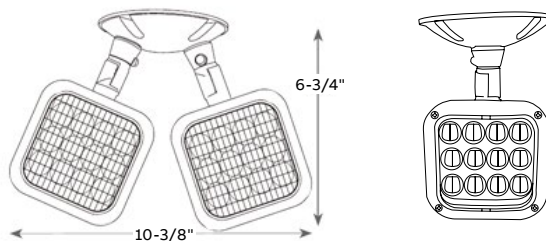

Photometric performance

Spacing center-to-center (feet)
7.5' mounting height
12'

Dimensions

Dimensions are approximate and subject to change.

EF12D-LED Series

Thermoplastic square LED
Outdoor remote heads

Features

- Multi-volt 3.6, 6 or 12V, 3W in total
- Thermoplastic housing and aluminum canopy with fully adjustable LED heads
- Available only in gray 2-heads configuration
- Suitable for outdoor, wet location applications
- Wall or ceiling mount
- -4°F to 122°F
- UL 924 Listed

Lamp	Spacing center-to-center (feet)	
	7' mounting height	15' mounting height
EF12	13'	4'

Dimensions

Dimensions are approximate and subject to change.

EF12-LED Series

How to order – EF12D-LED Series

Series	# of lamp	Options
EF12	Blank= Single head D= Double head	-LED= Thermoplastic square LED head