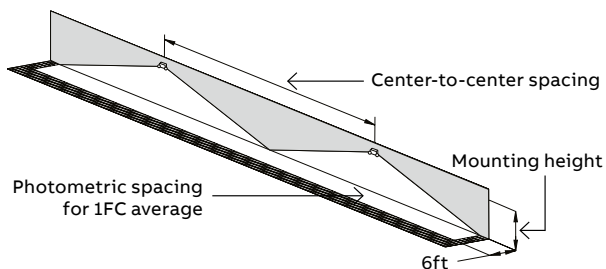

Photometric performance

Lamp	Spacing center-to-center (feet)	
	7' mounting height	15' mounting height
EF12	13'	4'

Dimensions

Dimensions are approximate and subject to change.