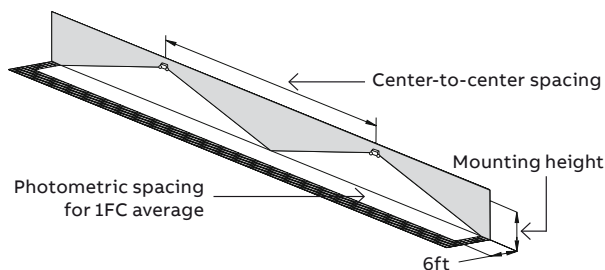

EF47DSQL Series

Thermoplastic square LED
Indoor remote heads

Photometric performance

Lamp	Spacing center-to-center (feet)	
	7' mounting height	15' mounting height
EF47	13'	4'

Features

- Thermoplastic dual head remote
- LED 3.6V, 2W total
- 6000K LED color
- Wall or ceiling mount
- Damp location 50°F to 104°F (10°C to 40°F)
- UL 924 listed

Dimensions are approximate and subject to change.

How to order – EF47DSQL Series

Series	No. of lamp	Options
EF47	D= Double head	SQL= Thermoplastic square LED head

Example: EF47DSQL

EF12D-LED Series

Thermoplastic square LED
Outdoor remote heads

Photometric performance

Lamp	Spacing center-to-center (feet)	
	7' mounting height	15' mounting height
EF12	13'	4'

Features

- Multi-volt 3.6, 6 or 12V, 3W in total
- Thermoplastic housing and aluminum canopy with fully adjustable LED heads
- Available only in gray 2-heads configuration
- Suitable for outdoor, wet location applications
- Wall or ceiling mount
- -4°F to 122°F
- UL 924 Listed