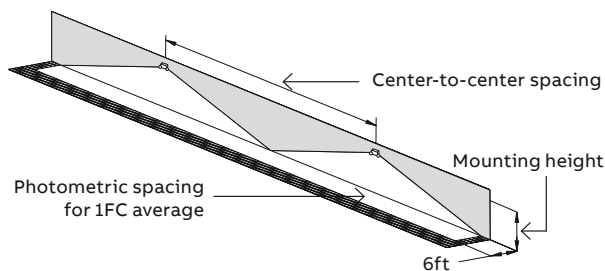

EF47DSQL Series

Thermoplastic square LED
Indoor remote heads

Photometric performance

Lamp	Spacing center-to-center (feet)	
	7' mounting height	15' mounting height
EF47	13'	4'

Features

- Thermoplastic dual head remote
- LED 3.6V, 2W total
- 6000K LED color
- Wall or ceiling mount
- Damp location 50°F to 104°F (10°C to 40°F)
- UL 924 listed

Dimensions are approximate and subject to change.

How to order – EF47DSQL Series

Series	No. of lamp	Options
EF47	D= Double head	SQL= Thermoplastic square LED head

Example: EF47DSQL

EF12D-LED Series

Thermoplastic square LED
Outdoor remote heads

Photometric performance

Lamp	Spacing center-to-center (feet)	
	7' mounting height	15' mounting height
EF12	13'	4'

Features

- Multi-volt 3.6, 6 or 12V, 3W in total
- Thermoplastic housing and aluminum canopy with fully adjustable LED heads
- Available only in gray 2-heads configuration
- Suitable for outdoor, wet location applications
- Wall or ceiling mount
- -4°F to 122°F
- UL 924 Listed