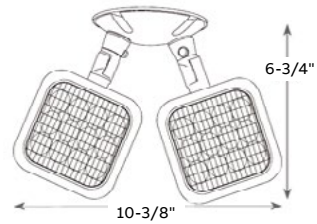

Dimensions

Dimensions are approximate and subject to change.

EF12D-LED Series