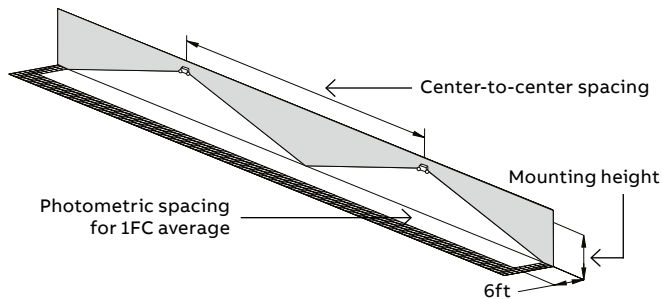

### Features

- Multi-volt 3.6, 6 or 12V, 3W in total
- Thermoplastic housing and aluminum canopy with fully adjustable LED heads
- Available only in gray 2-heads configuration
- Suitable for outdoor, wet location applications
- Wall or ceiling mount
- -4°F to 122°F (-20°C to 50°C)
- UL 924 Listed

### Dimensions

Dimensions are approximate and subject to change.

EF12D-LED Series

### Photometric performance

Lamp	Spacing center-to-center (feet)	
	7' mounting height	15' mounting height
EF12	13'	4'