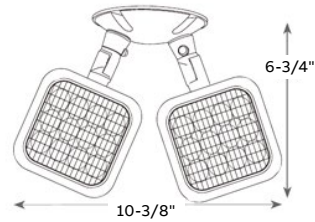

EF12D-LED Series

Thermoplastic square LED outdoor remote heads

Features

- Multi-volt 3.6, 6 or 12V, 3W in total
- Thermoplastic housing and aluminum canopy with fully adjustable LED heads
- Available only in gray 2-heads configuration
- Suitable for outdoor, wet location applications
- Wall or ceiling mount
- -4°F to 122°F (-20°C to 50°C)
- UL 924 Listed

Dimensions are approximate and subject to change.

EF12D-LED Series

Photometric performance

Lamp	Spacing center-to-center (feet)	
	7' mounting height	15' mounting height
EF12	13'	4'

How to order

Series	# of lamp	Options	Color
EF12	Blank= Single head D= Double head	-LED= Thermoplastic square LED head	Blank= Gray Bk= Black