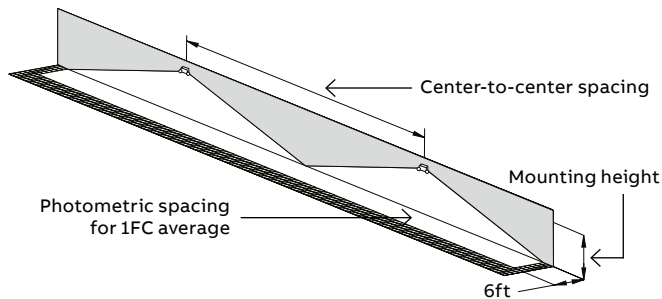

EF12D-LED Series

Thermoplastic square LED outdoor remote heads

Features

- Multi-volt 3.6, 6 or 12V, 3W in total
- Thermoplastic housing and aluminum canopy with fully adjustable LED heads
- Available only in gray 2-heads configuration
- Suitable for outdoor, wet location applications
- Wall or ceiling mount
- -4°F to 122°F (-20°C to 50°C)
- UL 924 Listed

Dimensions are approximate and subject to change.

EF12D-LED Series

Photometric performance

Lamp	Spacing center-to-center (feet)	
	7' mounting height	15' mounting height
EF12	13'	4'

How to order

Series	# of lamp	Options	Color
EF12	Blank= Single head D= Double head	-LED= Thermoplastic square LED head	Blank= Gray Bk= Black