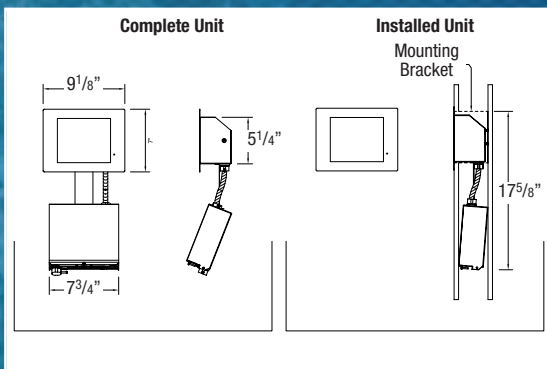

MINI Revelation Series

The Next Generation of concealed emergency lighting: smaller size, full retrofit, impressive illumination of the egress. No back-box is required.

Photometrics

The **Mini-Revelation Series** from **Emergi-Lite** is the next generation of concealed emergency lighting equipment, specially designed for retrofitting in finished walls with a cavity (dry-walls with 4-inch studs). In normal conditions (stand-by) the unit is completely concealed in the wall. In case of power failure the door of the unit flips 180° and exposes the emergency lights (two high-efficiency MR16 lamps) to illuminate the path of egress. At the end of discharge the lights turn off and the door closes by turning another 180° in the same direction, driven by a patent-pending, energy-storage circuit. One self-powered unit equipped with 2 x 40W high-lumen MR16 halogen lamps illuminates a six-foot wide path of egress up to 70 feet in length or 75 feet center-to-center.

Standard Features

- Easy to retrofit in finished walls: the unit slides in through an 8.25 by 5.75 inch hole
- **No back-box needed to pre-install**
- Fully automatic operation: the unit door opens upon loss of AC power and closes when the power is returned or at the end of battery discharge
- Input: Standard AC input 120/277Vac
- Output: 12Vdc 40 W (self-powered model)
- Battery: choice of sealed Lead-Calcium, Nickel-Cadmium or Nickel-Metal Hydride
- Charger: micro-controller driven, temperature compensated, high-precision, fast recharge
- Illumination: equipment with 2 x 20W MR16-H lamps covers 70 to 75 feet of path of egress
- Remote AC unit: direct connection to 120 or 277Vac power generators
- Emergency lights: high-efficacy MR16 halogen lamps; power range from 2x12 to 2x50 Watts
- Warranty: five-year limited warranty on electronic circuitry and motor
- Patent-pending design for ease of installation