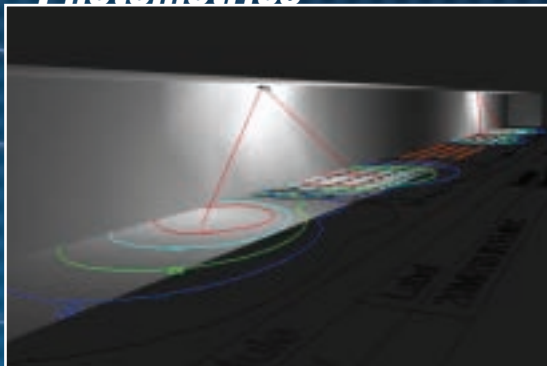

MINI Revelation Series

The Next Generation of concealed emergency lighting: smaller size, full retrofit, impressive illumination of the egress. No back-box is required.

Photometrics

The **Mini-Revelation Series** from **Emergi-Lite** is the next generation of concealed emergency lighting equipment, specially designed for retrofitting in finished walls with a cavity (dry-walls with 4-inch studs). In normal conditions (stand-by) the unit is completely concealed in the wall. In case of power failure the door of the unit flips 180° and exposes the emergency lights (two high-efficiency MR16 lamps) to illuminate the path of egress. At the end of discharge the lights turn off and the door closes by turning another 180° in the same direction, driven by a patent-pending, energy-storage circuit. One self-powered unit equipped with 2 x 40W high-lumen MR16 halogen lamps illuminates a six-foot wide path of egress up to 70 feet in length or 75 feet center-to-center.

Standard Features

- Easy to retrofit in finished walls: the unit slides in through an 8.25 by 5.75 inch hole
- **No back-box needed to pre-install**
- Fully automatic operation: the unit door opens upon loss of AC power and closes when the power is returned or at the end of battery discharge
- Input: Standard AC input 120/277Vac
- Output: 12Vdc 40 W (self-powered model)
- Battery: choice of sealed Lead-Calcium, Nickel-Cadmium or Nickel-Metal Hydride
- Charger: micro-controller driven, temperature compensated, high-precision, fast recharge
- Illumination: equipment with 2 x 20W MR16-H lamps covers 70 to 75 feet of path of egress
- Remote AC unit: direct connection to 120 or 277Vac power generators
- Emergency lights: high-efficacy MR16 halogen lamps; power range from 2x12 to 2x50 Watts
- Warranty: five-year limited warranty on electronic circuitry and motor
- Patent-pending design for ease of installation