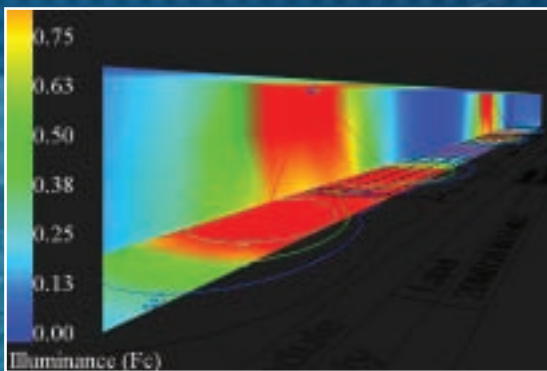

MINI Revelation Series

The Next Generation of concealed emergency lighting: smaller size, full retrofit, impressive illumination of the egress. No back-box is required.

Photometrics

The **Mini-Revelation Series** from **Emergi-Lite** is the next generation of concealed emergency lighting equipment, specially designed for retrofitting in finished walls with a cavity (dry-walls with 4-inch studs). In normal conditions (stand-by) the unit is completely concealed in the wall. In case of power failure the door of the unit flips 180° and exposes the emergency lights (two high-efficiency MR16 lamps) to illuminate the path of egress. At the end of discharge the lights turn off and the door closes by turning another 180° in the same direction, driven by a patent-pending, energy-storage circuit. One self-powered unit equipped with 2 x 40W high-lumen MR16 halogen lamps illuminates a six-foot wide path of egress up to 70 feet in length or 75 feet center-to-center.

Standard Features

- Easy to retrofit in finished walls: the unit slides in through an 8.25 by 5.75 inch hole
- **No back-box needed to pre-install**
- Fully automatic operation: the unit door opens upon loss of AC power and closes when the power is returned or at the end of battery discharge
- Input: Standard AC input 120/277Vac
- Output: 12Vdc 40 W (self-powered model)
- Battery: choice of sealed Lead-Calcium, Nickel-Cadmium or Nickel-Metal Hydride
- Charger: micro-controller driven, temperature compensated, high-precision, fast recharge
- Illumination: equipment with 2 x 20W MR16-H lamps covers 70 to 75 feet of path of egress
- Remote AC unit: direct connection to 120 or 277Vac power generators
- Emergency lights: high-efficacy MR16 halogen lamps; power range from 2x12 to 2x50 Watts
- Warranty: five-year limited warranty on electronic circuitry and motor
- Patent-pending design for ease of installation