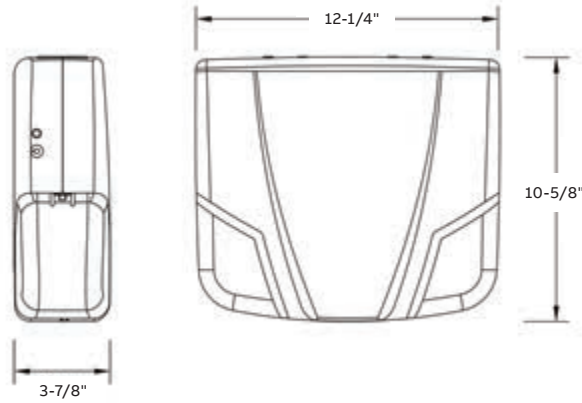

### Photometric performance

Lamp	Spacing center-to-center (feet)	
	7' mounting height	15' mounting height
LA	39'	34'
LB	74'	57'
LG	49'	39'
LI	68'	54'
LJ	89'	80'

### Housing color

White

Black

**Dimensions**

Dimensions are approximate and subject to change.

**Wire guards**

Catalog number	Mounting
WG1-E	Wall mount
WG5-E	Ceiling mount

**Power consumption and unit rating**