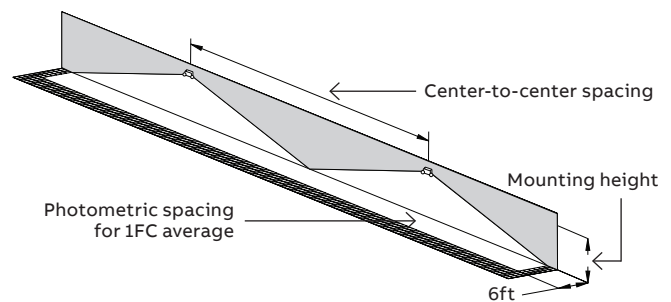

### Photometric performance

Lamp	Spacing center-to-center (feet)	
	7' mounting height	15' mounting height
LA	39'	34'
LB	74'	57'
LG	49'	39'
LI	68'	54'
LJ	89'	80'